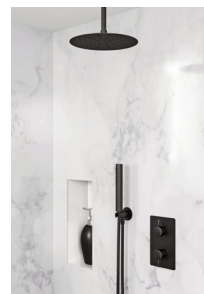

DB3901.5.01

PRODUCT CODES

- > DB3901.1 satin stainless steel finish
- > DB3901.2 mirror polish finish
- > DB3901.5.01 matt black finish