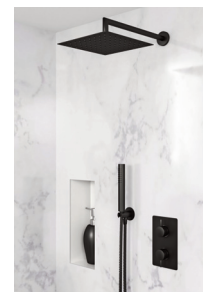

DB3903.5.01

PRODUCT CODES

- > DB3903.1 satin stainless steel finish
- > DB3903.2 mirror polish finish
- > DB3903.5.01 matt black finish