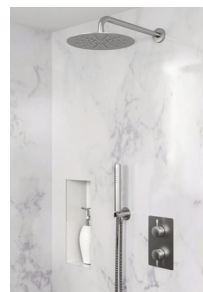

DB3900

SHOWER SET WITH CEILING MOUNTED HEAD

- > Dolphin Blue concealed shower valve with thermostatic temperature control and Headworks and Fixed Showerhead
- > Available in polished, satin/brushed and matt black finishes

- > DB3902.1 satin stainless steel finish
- > DB3902.2 mirror polish finish
- > DB3902.5.01 matt black finish

DB3903

SHOWER SET WITH WALL MOUNTED HEAD AND HANDHELD

- > Dolphin Blue concealed shower valve with thermostatic temperature control and two-way diverter – outlets for fixed head and handheld
- > Available in polished, satin/brushed and matt black finishes

DB3904.2

DB3904.5.01

PRODUCT CODES

- > DB3904.1 satin stainless steel finish
- > DB3904.2 mirror polish finish
- > DB3904.5.01 matt black finish

DB3905

SHOWER SET WITH WALL MOUNTED HEAD AND HANDHELD

- > Dolphin Blue concealed shower valve with thermostatic temperature control and two way diverter – outlets for fixed head and handheld
- > Available in polished, satin/brushed and matt black finishes