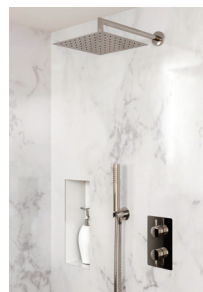

DB3900

SHOWER SET WITH CEILING MOUNTED HEAD

- > Dolphin Blue concealed shower valve with thermostatic temperature control and Headworks and Fixed Showerhead
- > Available in polished, satin/brushed and matt black finishes

- > Dolphin Blue concealed shower valve with thermostatic temperature Control and Headworks and Fixed Showerhead
- > Available in polished, satin/brushed and matt black finishes

DB3902.2

DB3902.5.01

PRODUCT CODES

- > DB3902.1 satin stainless steel finish
- > DB3902.2 mirror polish finish
- > DB3902.5.01 matt black finish

DB3903

SHOWER SET WITH WALL MOUNTED HEAD AND HANDHELD

- > Dolphin Blue concealed shower valve with thermostatic temperature control and two-way diverter – outlets for fixed head and handheld
- > Available in polished, satin/brushed and matt black finishes