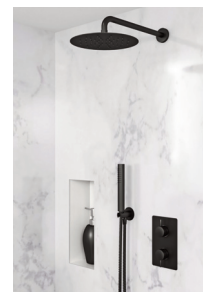

DB3905.5.01

PRODUCT CODES

- > DB3904.1 satin stainless steel finish
- > DB3904.2 mirror polish finish
- > DB3904.5.01 matt black finish